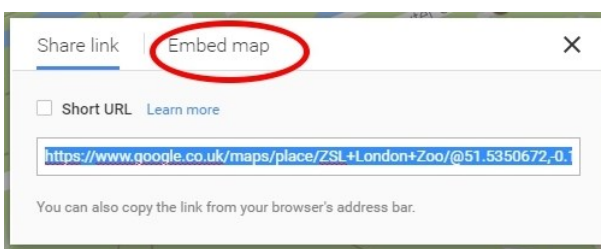

# How to add a location map and videos to your Accessibility Guide

## Add a location map to your guide

1. Open a new window and search for Google maps

2. Enter your address in the search box

### 4. Click the embed option and copy the highlighted link and then paste into the map text box