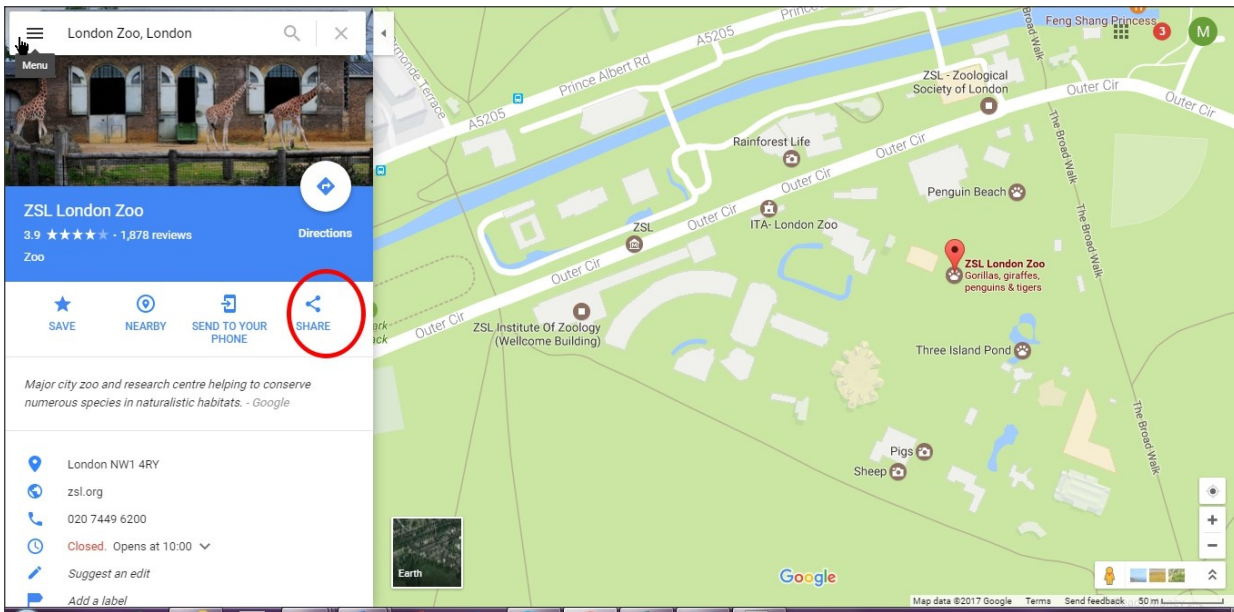

# How to add a location map and videos to your Accessibility Guide

## Add a location map to your guide

1. Open a new window and search for Google maps

2. Enter your address in the search box

### 4. Click the embed option and copy the highlighted link and then paste into the map text box

#### Venue map