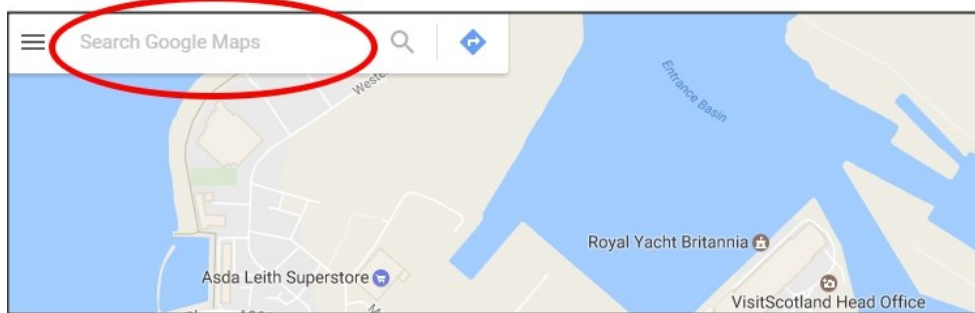

# How to add a location map and videos to your Accessibility Guide

## Add a location map to your guide

1. Open a new window and search for Google maps

2. Enter your address in the search box