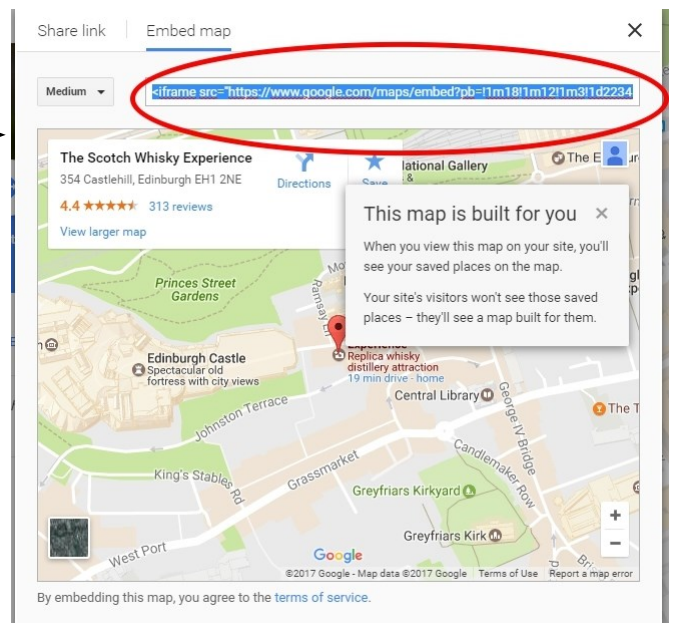

# How to add a location map and videos to your Accessibility Guide

## Add a location map to your guide

1. Open a new window and search for Google maps

2. Enter your address in the search box

### 4. Click the embed option and copy the highlighted link and then paste into the map text box

#### Venue map