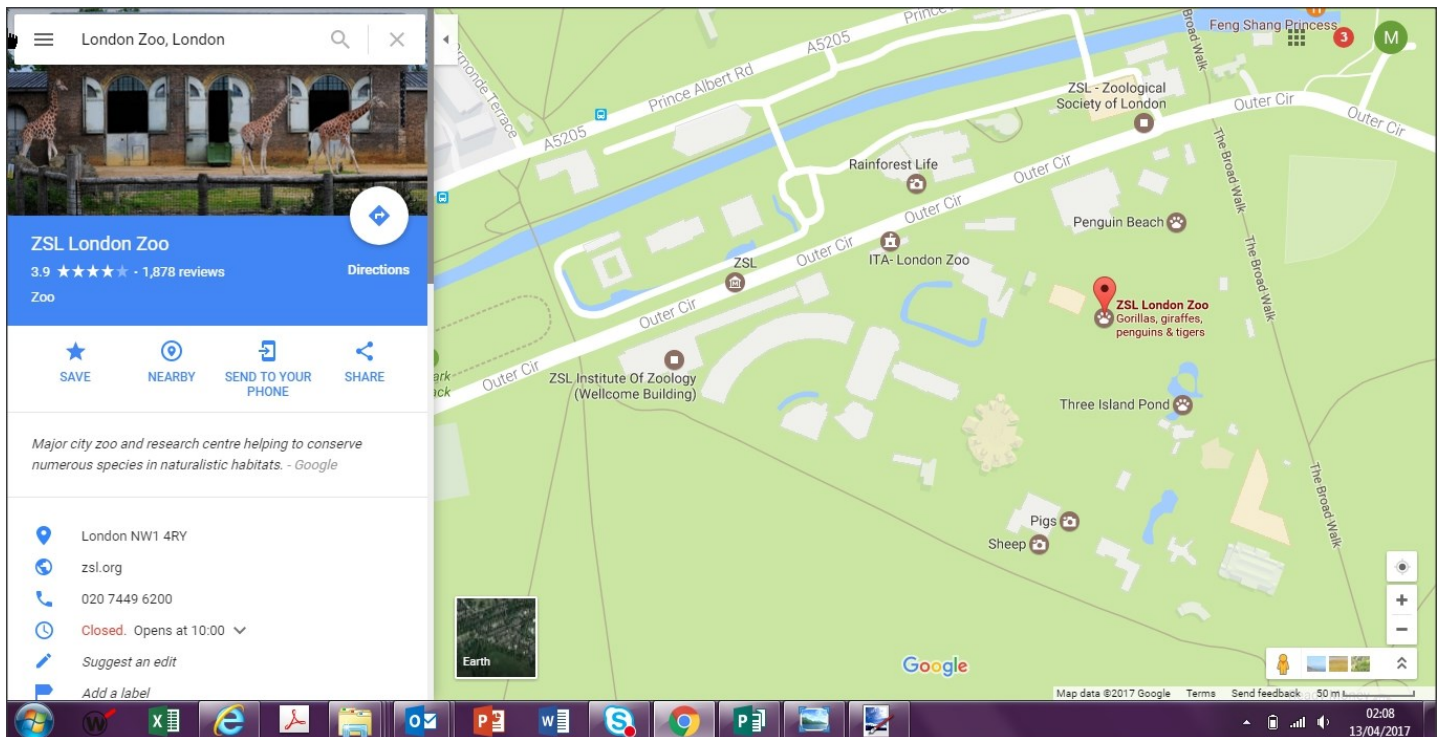

# How to add a location map and videos to your Accessibility Guide

## Add a location map to your guide

1. Open a new window and search for Google maps

2. Enter your address in the search box